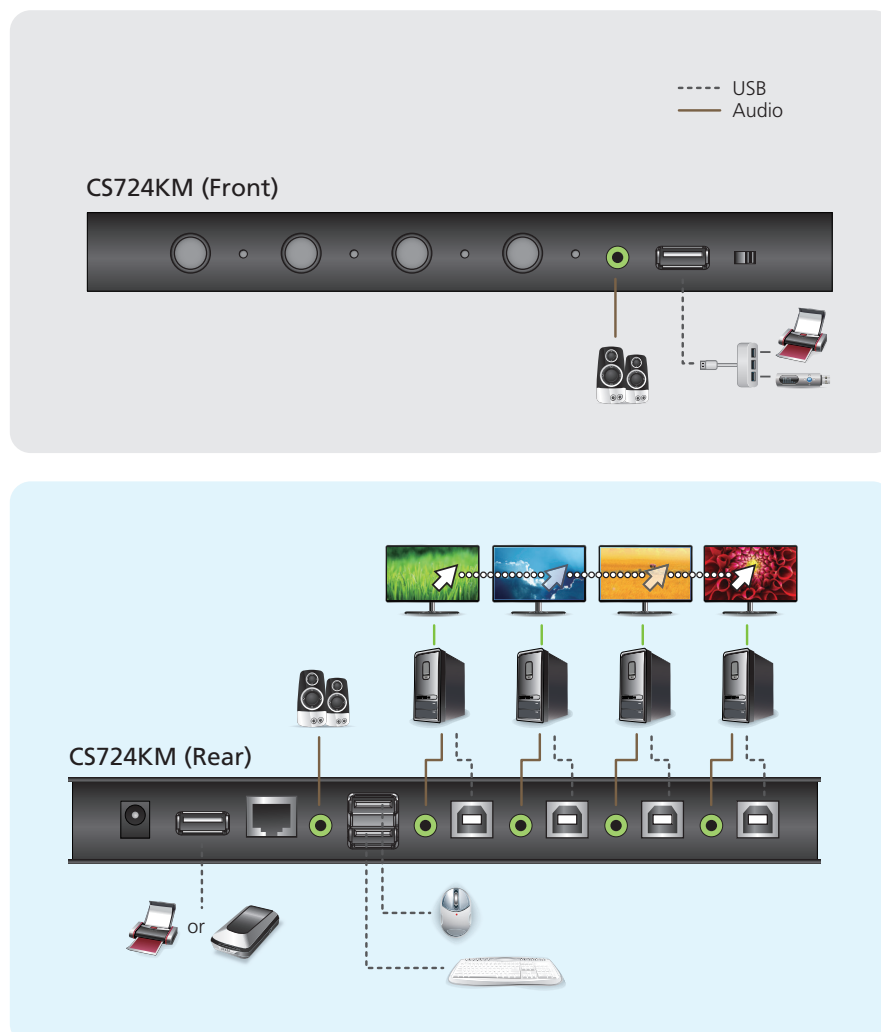

Features

- Single USB keyboard and mouse control up to 4 computers
- Daisy-chain two CS724KM units to control up to 8 computers with a single keyboard and mouse
- Boundless Switching – simply move the mouse cursor across the display border and onto the corresponding display of the target computer to switch the keyboard/mouse operations from one computer to the next.
- Boundless Switching Configuration Utility* – an intuitive GUI tool that enables users to customize monitor layouts
- Port selection via front panel pushbutton, keyboard hotkey, mouse cursor, mouse wheel**, and RS-232 commands
- Independently switch keyboard/ mouse, USB peripheral, and audio focus via hotkeys
- Supports RS-232 serial commands
- Supports Windows operating systems
- No software required
- Bus-powered – no external power adapter required***

Note:

*The utility is installed on a separate computer.

**Mouse port switching is only supported under mouse emulation mode with a USB 3-button mouse wheel.

***The USB bus-powered design allows the switch to get power from the connected computers. It requires connection to at least two computers to get sufficient power supply.

Diagram