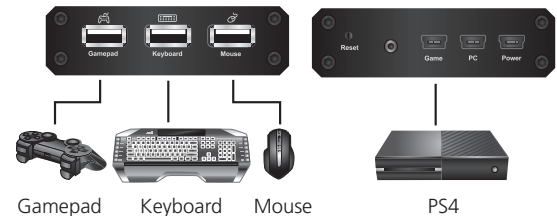

Connections and default settings