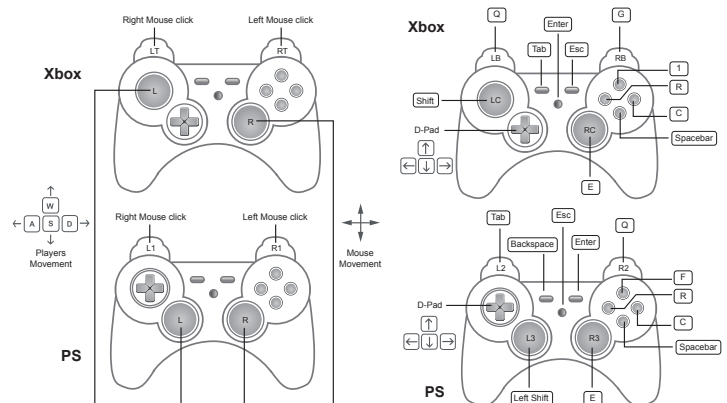

- Regular Software/Firmware Updates**

The PHANTOM-S provides software to quickly configure the mappings between the keyboard/mouse and conventional gamepad according to your personal preferences. Macros can be set so that a single key may carry out specific instructions normally required by multiple key combinations. ATEN provides regular PHANTOM-S software updates that provide new functions and features, improve gameplay, and support next-generation game consoles, such as the PS4 and Xbox One.

- Exclusive Play Mode**

In addition to game play with a USB keyboard and mouse, the PHANTOM-S also supports laptop keyboards for direct PS4, PS3, Xbox 360 and Xbox One gaming for an unprecedented experience and smooth game controls.

Connections and default settings

Key mapping

Specifications

Function	PHANTOM-S
Switches	
Reset	1 x Semi-recessed Pushbutton
LEDs	
Turbo / KB Mode	1 (Orange)
Setting	1 (Blue)
Power	1 (Blue)
Emulation	
Keyboard	USB, Emulation
Mouse	USB, Emulation
Gamepad	USB, Bypass
Power Consumption	
	5 V, 1.95 W
Environmental	
Operating Temperature	0° - 50° C
Storage Temperature	-20° - 60° C
Humidity	0 - 80% RH, Non-condensing
Connectors	
Front	3 x USB Type A Female (White)
Rear	3 x Mini USB Type A Female (Black) 1 x 3.5 mm Data Jack (Black, Reserved)
Physical Properties	
Housing	Metal
Weight	0.18 kg
Dimensions (L x W x H)	10.6 x 7.9 x 2.44 cm