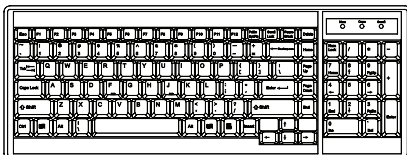

2K KVM Cable

CH - 6D (6 ft)
DVI-D KVM cable

CH - 6H (6 ft)
HDMI KVM cable

Resolution: 16:9 - max. 2560 x 1440
Support **: 16:10 - max. 1920 x 1200
4:3 - max. 1600 x 1200

DVI-D KVM	IP	Remote	12-port
	0	0	L120 - 1201D

DVI-D USB KVM Cable

Resolution: 16:10 - max. 1920 x 1200
Support **: 16:9 - max. 1920 x 1080
4:3 - max. 1600 x 1200

CI - 6 (6 ft)
CI - 15 (15 ft)

Cat6 Matrix KVM	IP	Remote	8-port	16-port	32-port
	1	1	-	L120 - MUIP1613	L120 - MUIP3213
	2	1	-	L120 - MUIP1624	L120 - MUIP3224
	0	1	-	L120 - MU1602	L120 - MU3202
	0	2	-	L120 - MU1603	L120 - MU3203
	0	3	-	L120 - MU1604	L120 - MU3204

Cat6 KVM Dongle

DG - 100P
DP - USB dongle

DG - 100H
HDMI - USB dongle

DG - 100SD
DVI - USB dongle

DG - 100S
VGA - USB dongle

DG - 100
VGA - PS/2 dongle

Resolution: 16:10 - max. 1920 x 1200
Support **: 16:9 - max. 1920 x 1080
4:3 - max. 1600 x 1200

Cat6 Combo KVM	IP	Remote	8-port	16-port	32-port
	1	0	L120 - UIP802	L120 - UIP1602	L120 - UIP3202
	0	1	L120 - U802	L120 - U1602	L120 - U3202
	0	0	L120 - U801	L120 - U1601	L120 - U3201

DB-15 Matrix KVM	IP	Remote	8-port	16-port
	1	1	L120 - MIP813	L120 - MIP1613
	2	1	L120 - MIP824	L120 - MIP1624
	0	1	L120 - M802	L120 - M1602
	0	2	L120 - M803	L120 - M1603
	0	3	L120 - M804	L120 - M1604

DB-15 VGA USB KVM Cable

CB - 6 (6 ft)

CB - 10 (10 ft)

CB - 15 (15 ft)

Resolution: 16:10 - max. 1920 x 1200
Support **: 16:9 - max. 1920 x 1080
4:3 - max. 1600 x 1200

DB-15 Combo KVM	IP	Remote	8-port	16-port
	1	0	L120 - IP802	L120 - IP1602
	0	1	L120 - 802	L120 - 1602
	0	0	L120 - S801	L120 - S1601

Standard Keyboard

Ge G keyboard integrated with touchpad

Supporting layouts

America United States

EMEA United Kingdom Germany France Spain Italy

Asia Japan Korea